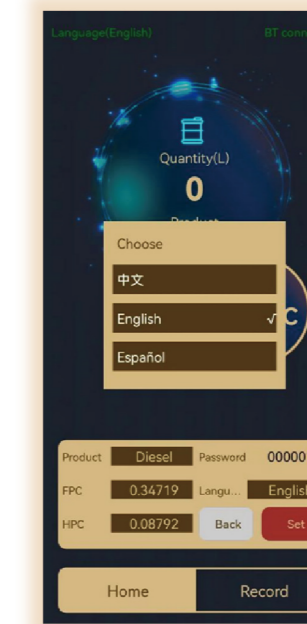

中国国家防爆认证 China National Ex 校准证书 Calibration Certificate ISO 9001 : 2015

蓝牙 Bluetooth

支持安卓手机连接蓝牙，无线读取和传输数据进行系数修改、油品切换、语言切换、记录查询等操作

Support Android phones connect to Bluetooth wireless read and transmit data. Coefficient modification, language switching, product switching and record query.

油品切换 Product Switching

语言切换 Language Switching

记录查询 Record Query