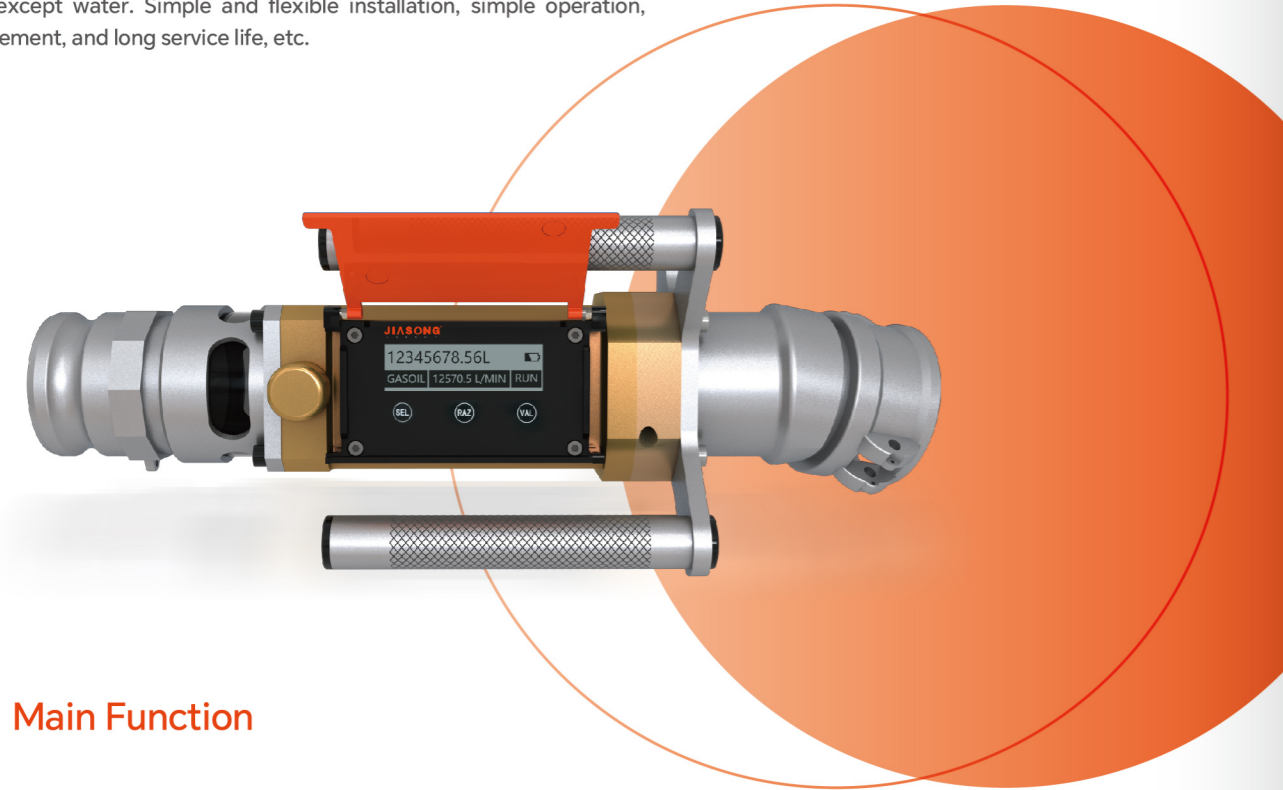

卸油便携流量计

便携式涡轮流量计主要是用于加油站槽车重力自流卸油的计量，可用于除水以外的多种油品的计量。安装简便灵活，操作简单，计量精确，使用寿命长等特点。

Portable Turbine Meter is mainly used for the measurement of gravity self-flow unloading of tanker in gas station, and can be used for the measurement of a variety of oil products except water. Simple and flexible installation, simple operation, accurate measurement, and long service life, etc.

主要功能 Main Function

- 快速准确的测量油罐车到站卸油的体积和温度
- 可以准确验证加油站卧罐容积表的精度
- 做为标罐的卸油取数法、可以快速准确地校正罐表
- Measure the Volume and Temp.of the tanker unloading at the station quickly and accurately.
- Verify the accuracy of the horizontal tanker volume table of the station accurately.
- As the unloading number method of the standard tanker, it can correct the tank table quickly and accurately.

UNLOADING FLOWMETER

产品特点 Product Features

精度高，可靠性高 High Accuracy, High Reliability

- 计量精度: +1-0.1%
- 重复性精度: +/-0.02%
- 温度精度: +/-0.1°C
- 自动计算湿偿体积(V20)
- 自动测量油品温度
- Accuracy: +/-0.1%
- Repeatability Accuracy: +/-0.02%
- Temp. Accuracy: +/-0.1°C
- Auto Measurement of Temp. Compensation Volume (V20)
- Auto Measurement of Oil Temp.

简便易用 Easy to Use

- 设备重6kg，便于携带 卸油无残油
- 快速接头，安装简单
- 一台流量计可适用于多种油品
- 可接入卸油管道，不影响卸油
- Weight 6kg, Easy to Carry
- Quick Connection, Easy to install
- Connect to the oil unloading pipeline without affecting unloading
- No Residual oil from Unloading
- Used for a variety of Oil Products