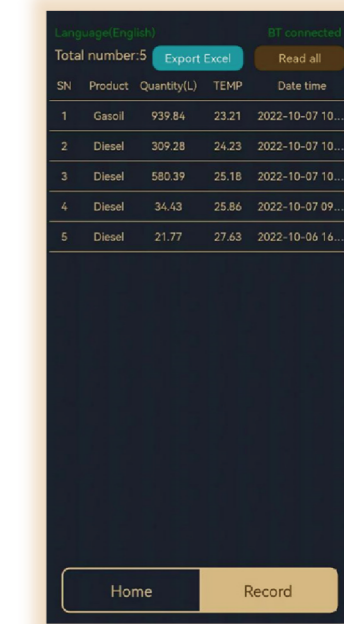

记录查询 Record Query