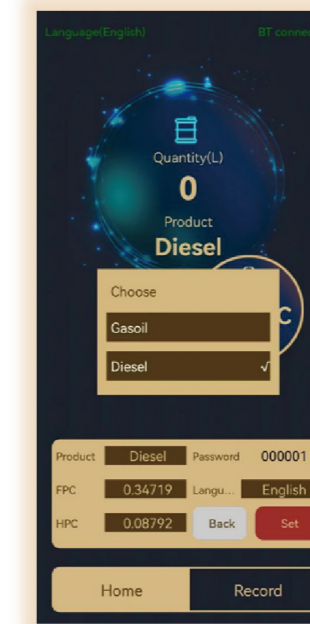

简便易用 Easy to Use

- 设备重6kg，便于携带 卸油无残油
- 快速接头，安装简单
- 一台流量计可适用于多种油品
- 可接入卸油管道，不影响卸油
- Weight 6kg, Easy to Carry
- Quick Connection, Easy to install
- Connect to the oil unloading pipeline without affecting unloading
- No Residual oil from Unloading
- Used for a variety of Oil Products

中国国家防爆认证 China National Ex 校准证书 Calibration Certificate ISO 9001 : 2015

蓝牙 Bluetooth

支持安卓手机连接蓝牙，无线读取和传输数据进行系数修改、油品切换、语言切换、记录查询等操作

Support Android phones connect to Bluetooth wireless read and transmit data. Coefficient modification, language switching, product switching and record query.